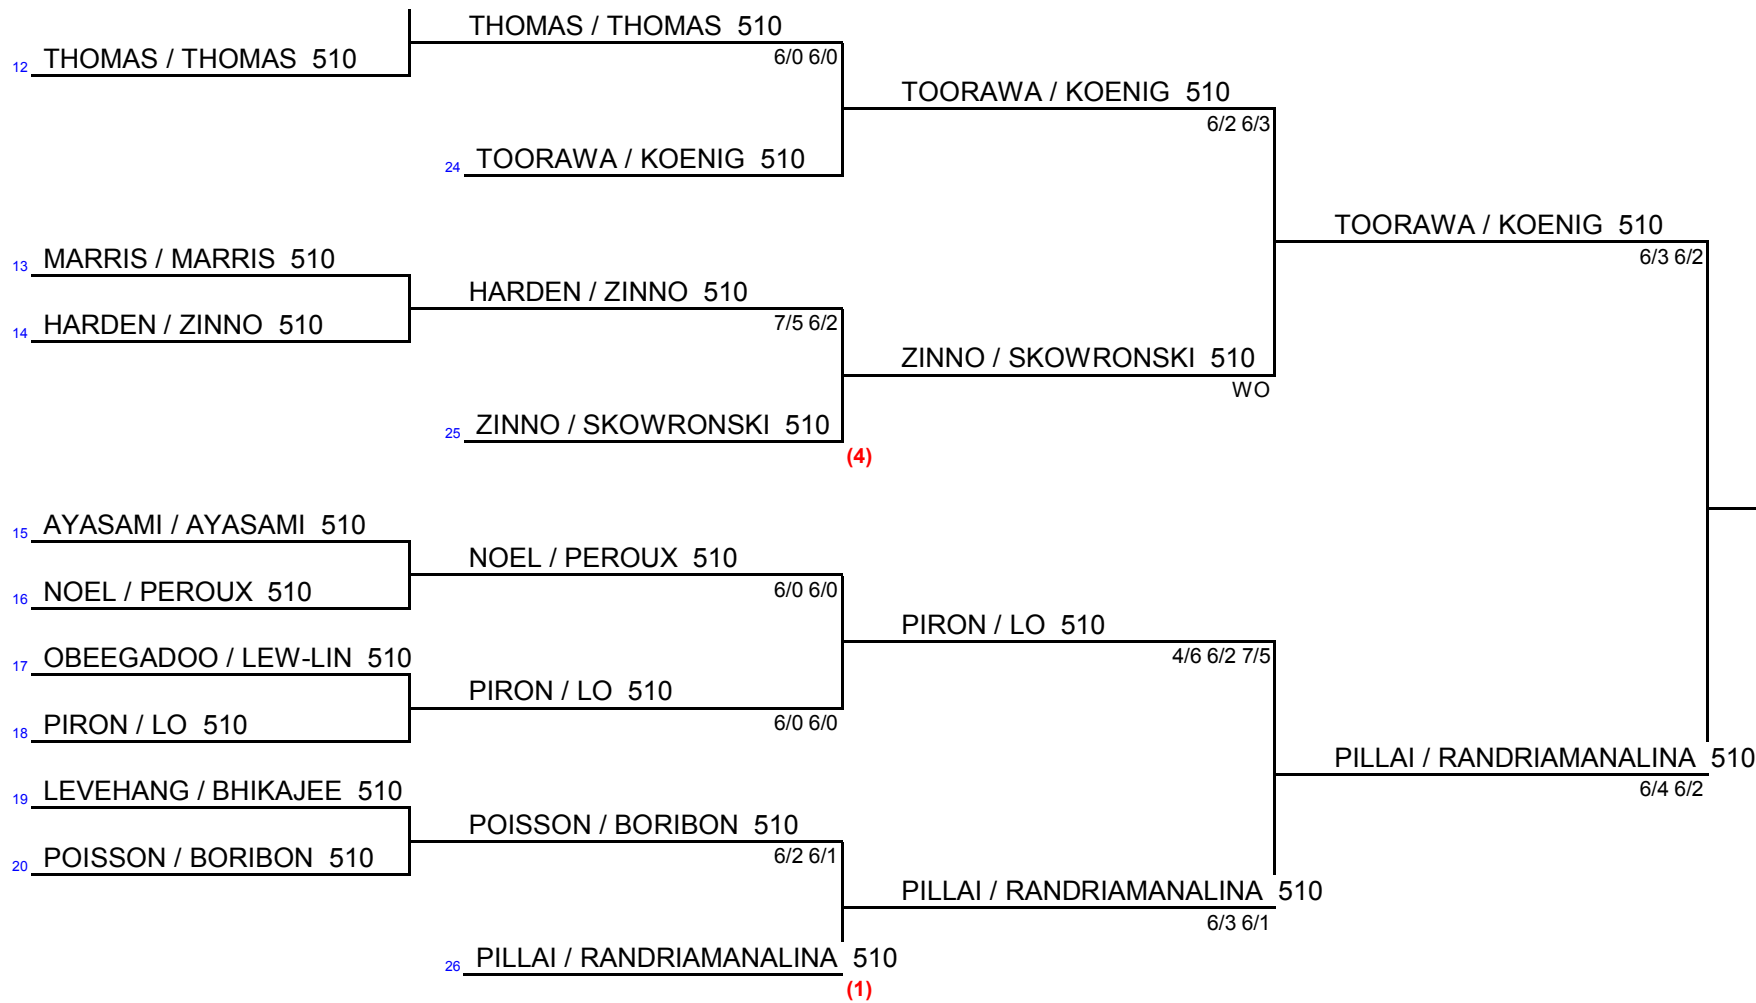

Double Messieurs Senior Tableau final

ACE TENNIS