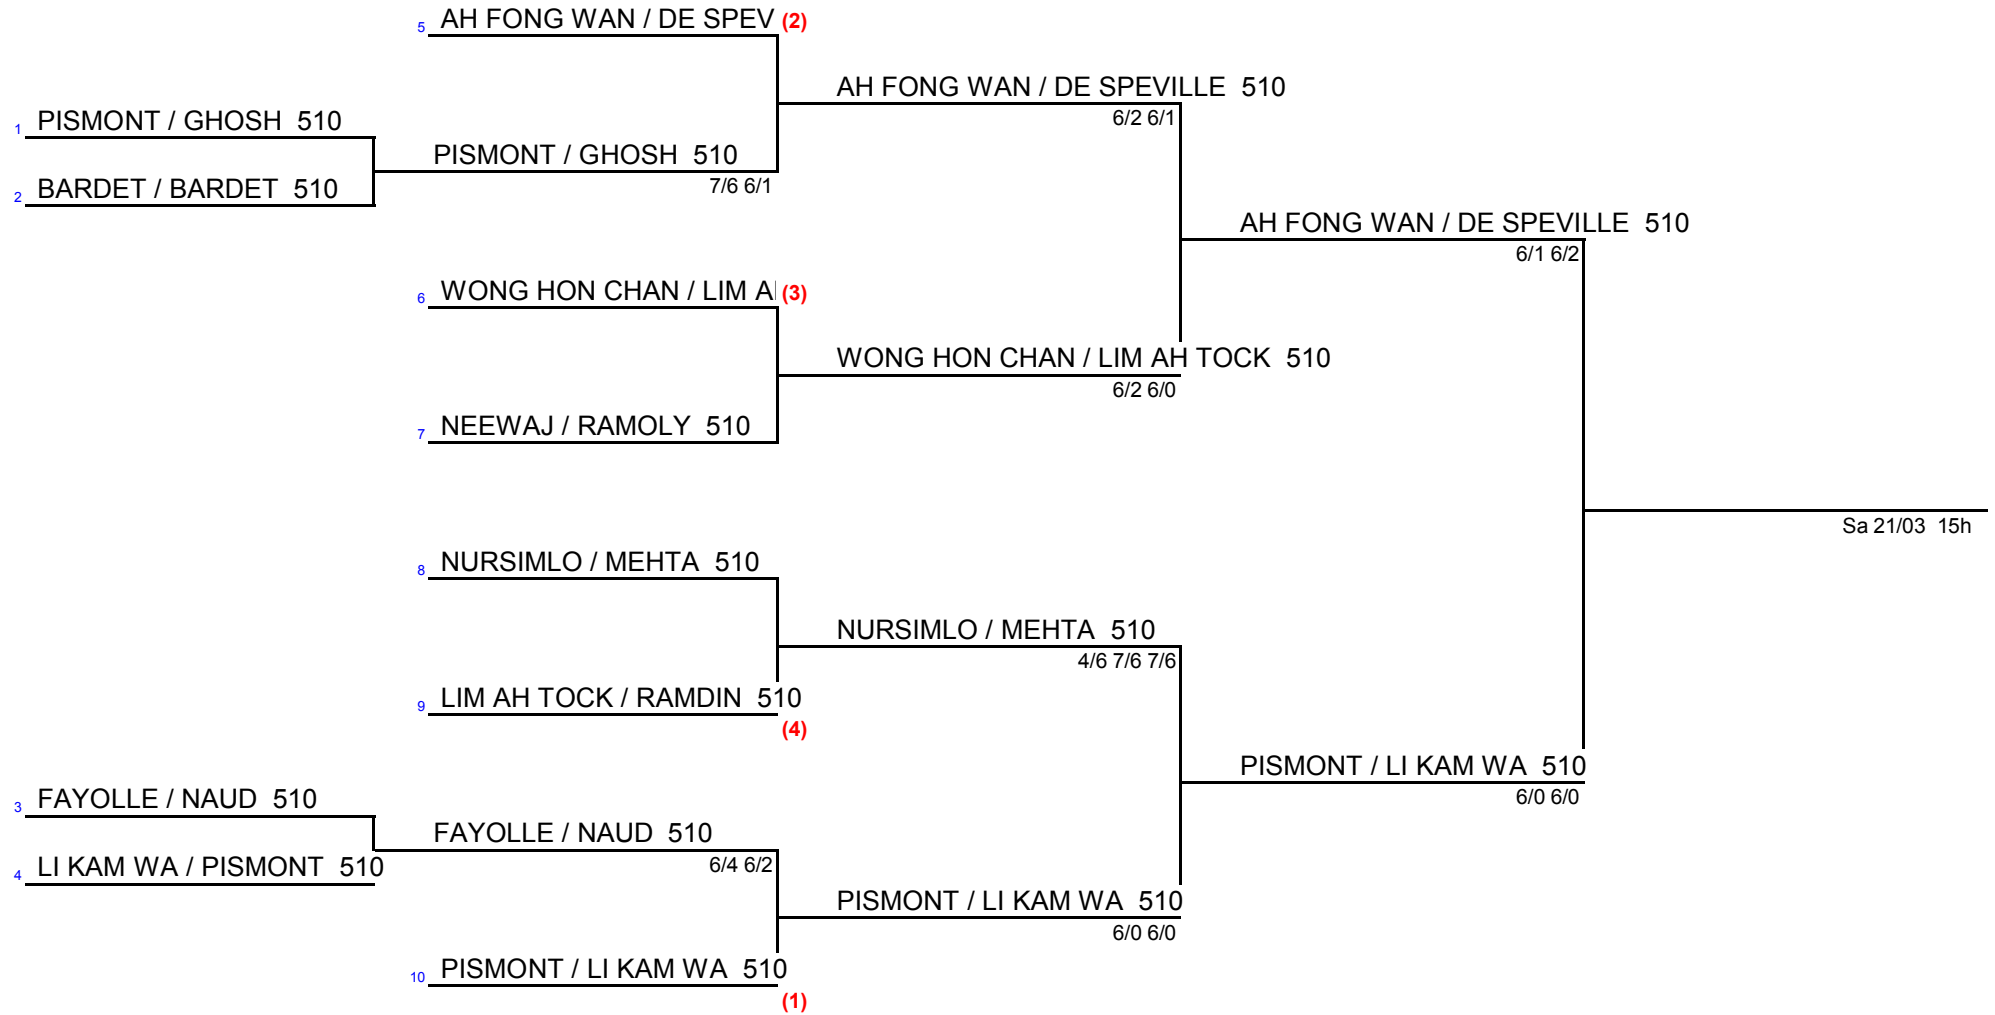

Double Dames Senior Tableau final

ACE TENNIS